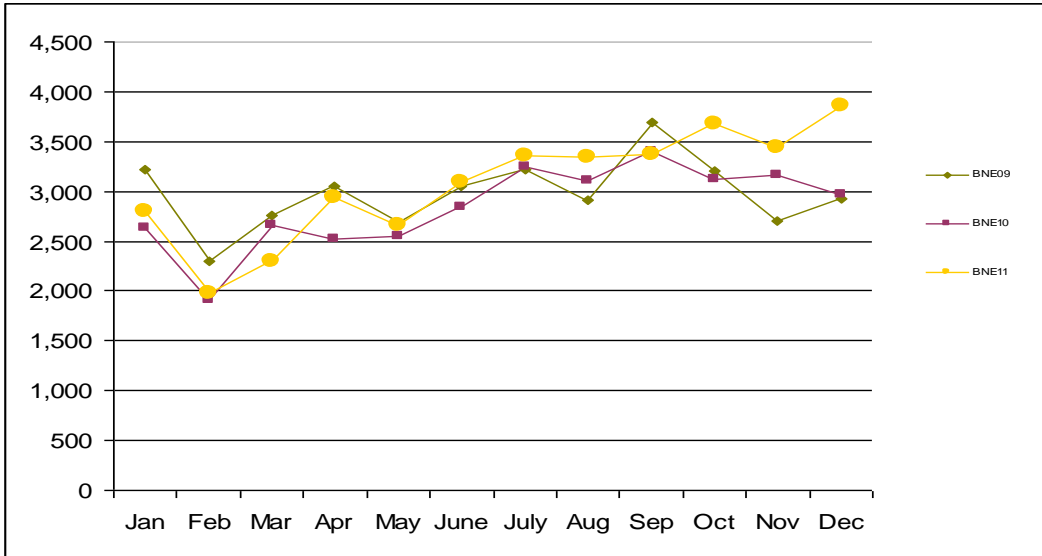

Total Arrivals from City of Origin January 2011 to December 2011

- BNE - BRISBANE
- SYD - SYDNEY
- NOU - NOUMEA
- NAN - NADI
- HIR - HONIARA
- AKL - AUCKLAND
- MEL - MELBOURNE

Source: Airports Vanuatu. Data compiled by Vanuatu Hotels (www.vanuatu-hotels.vu)
Pekoa figures accounted for.

City of Origin Comparison

BRISBANE

% 6 3.5 -13.5 16.9 4.6 8.5 3.1 7.8 -0.6 17.6 8.9 29.8

SYDNEY

% 10.9 -16 -21 8.5 -20.1 -28.8 -14.3 -18.8 -13.3 -25.6 -18.1 -30.2

NOUMEA

% -2.7 -30.5 -20.5 2.6 -4.6 41.2 11.3 26.5 14.4 2.7 5.5 10.6