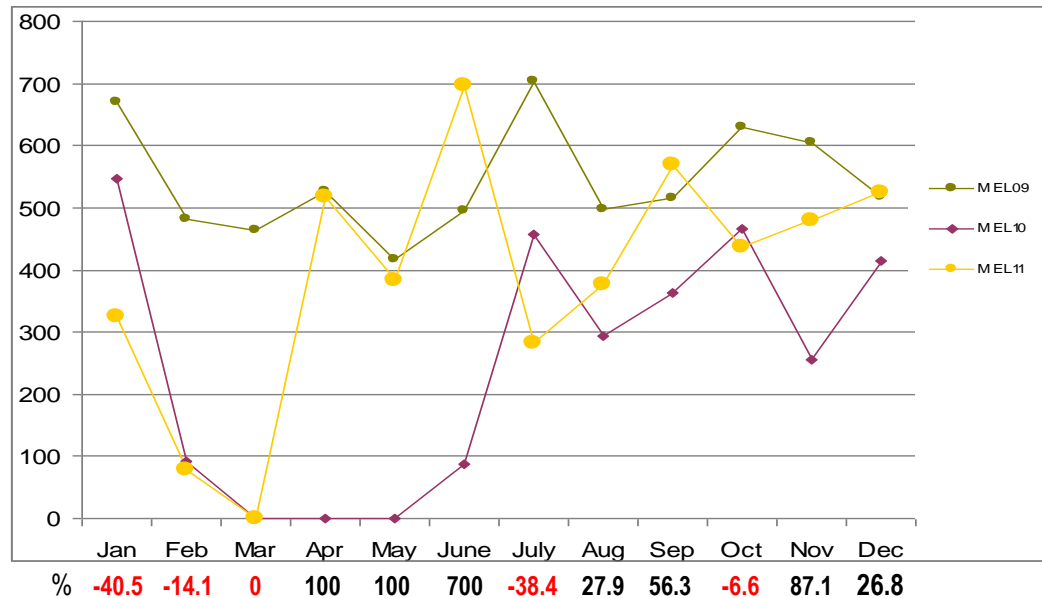

City of Origin Comparison

BRISBANE

% 6 3.5 -13.5 16.9 4.6 8.5 3.1 7.8 -0.6 17.6 8.9 29.8

SYDNEY

% 10.9 -16 -21 8.5 -20.1 -28.8 -14.3 -18.8 -13.3 -25.6 -18.1 -30.2

NOUMEA

% -2.7 -30.5 -20.5 2.6 -4.6 41.2 11.3 26.5 14.4 2.7 5.5 10.6

NADI

% -6.7 -18.1 21.2 6 38.9 -7 -13.5 -35.4 -6 -19.4 0.8 66.8

City of Origin Comparison

HONIARA

AUCKLAND

MELBOURNE

Hertz

GREAT RATES. GREAT SERVICE.