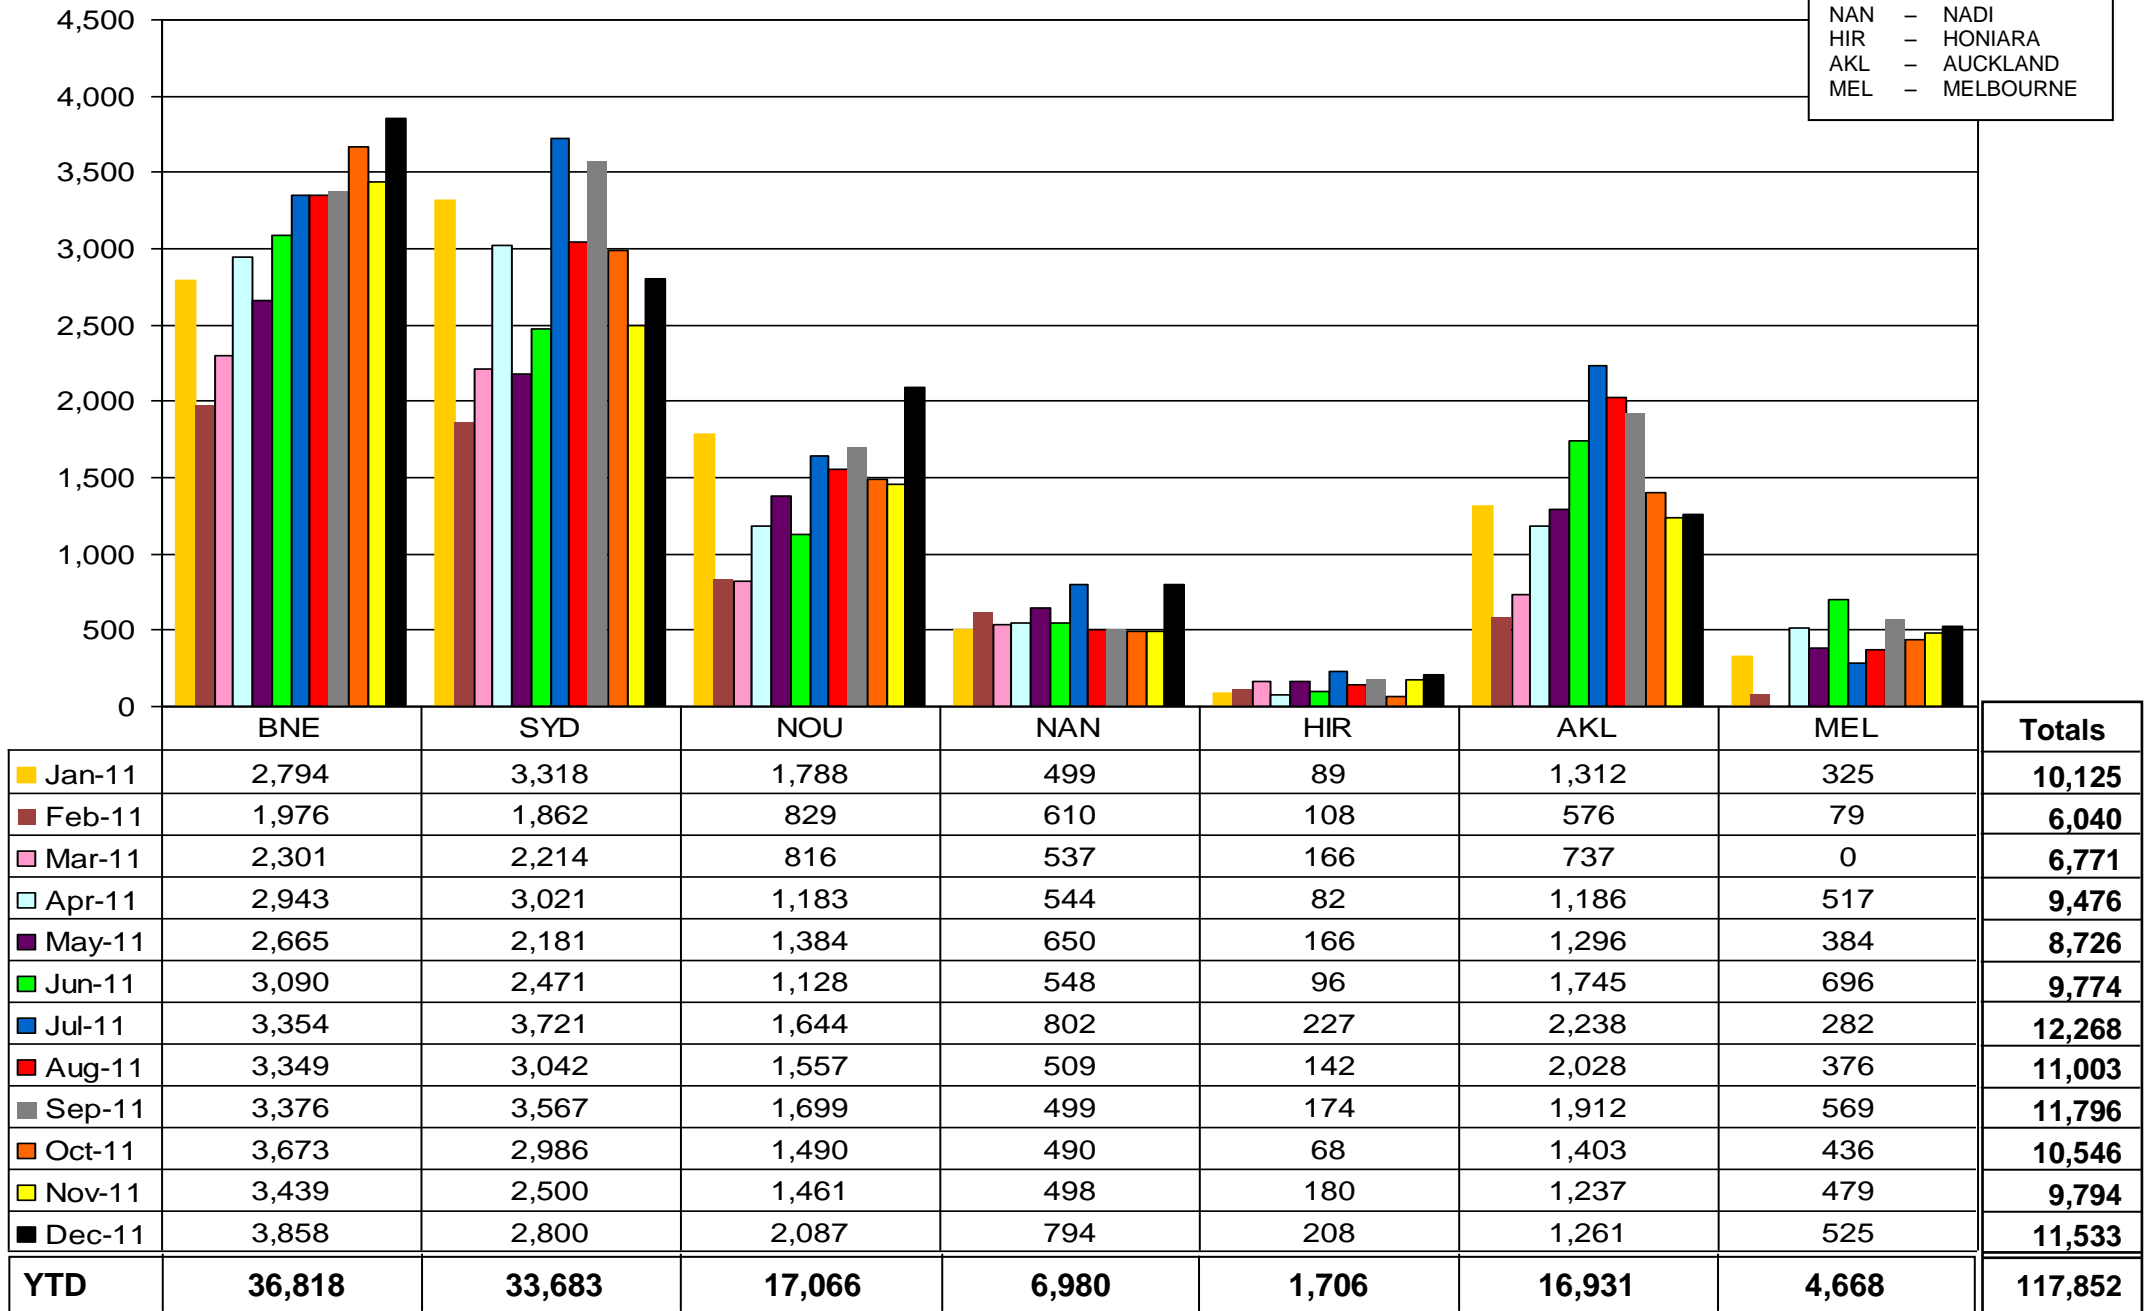

Total Arrivals from City of Origin January 2011 to December 2011

- BNE - BRISBANE
- SYD - SYDNEY
- NOU - NOUMEA
- NAN - NADI
- HIR - HONIARA
- AKL - AUCKLAND
- MEL - MELBOURNE

Source: Airports Vanuatu. Data compiled by Vanuatu Hotels (www.vanuatu-hotels.vu)
Pekoa figures accounted for.

City of Origin Comparison

BRISBANE

% 6 3.5 -13.5 16.9 4.6 8.5 3.1 7.8 -0.6 17.6 8.9 29.8

SYDNEY

% 10.9 -16 -21 8.5 -20.1 -28.8 -14.3 -18.8 -13.3 -25.6 -18.1 -30.2

NOUMEA

% -2.7 -30.5 -20.5 2.6 -4.6 41.2 11.3 26.5 14.4 2.7 5.5 10.6

NADI

% -6.7 -18.1 21.2 6 38.9 -7 -13.5 -35.4 -6 -19.4 0.8 66.8

City of Origin Comparison

HONIARA

AUCKLAND

MELBOURNE

Hertz

GREAT RATES. GREAT SERVICE.