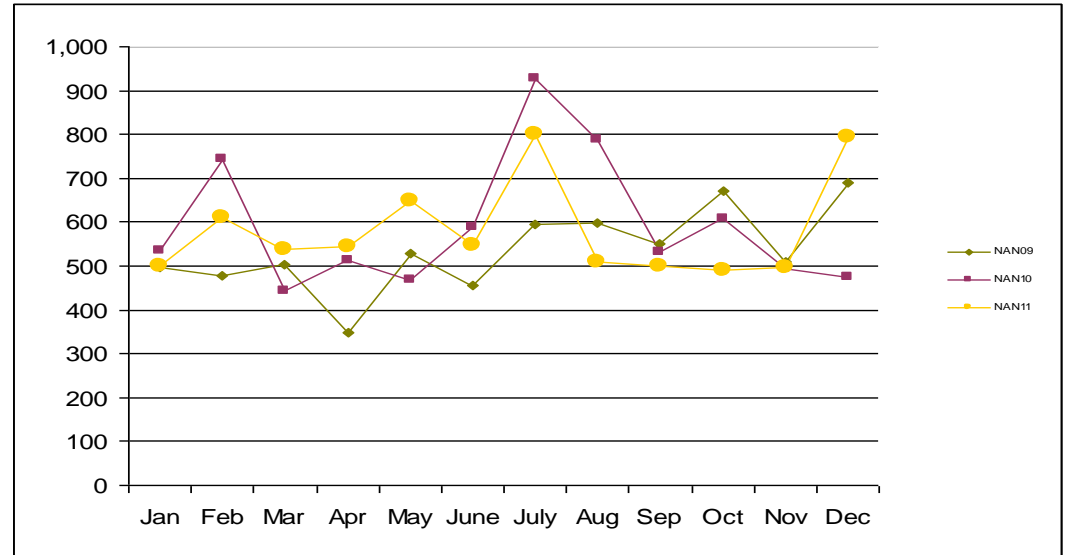

City of Origin Comparison

BRISBANE

% 6 3.5 -13.5 16.9 4.6 8.5 3.1 7.8 -0.6 17.6 8.9 29.8

SYDNEY

% 10.9 -16 -21 8.5 -20.1 -28.8 -14.3 -18.8 -13.3 -25.6 -18.1 -30.2

NOUMEA

% -2.7 -30.5 -20.5 2.6 -4.6 41.2 11.3 26.5 14.4 2.7 5.5 10.6

NADI

% -6.7 -18.1 21.2 6 38.9 -7 -13.5 -35.4 -6 -19.4 0.8 66.8

City of Origin Comparison

HONIARA

AUCKLAND

MELBOURNE

Hertz

GREAT RATES. GREAT SERVICE.