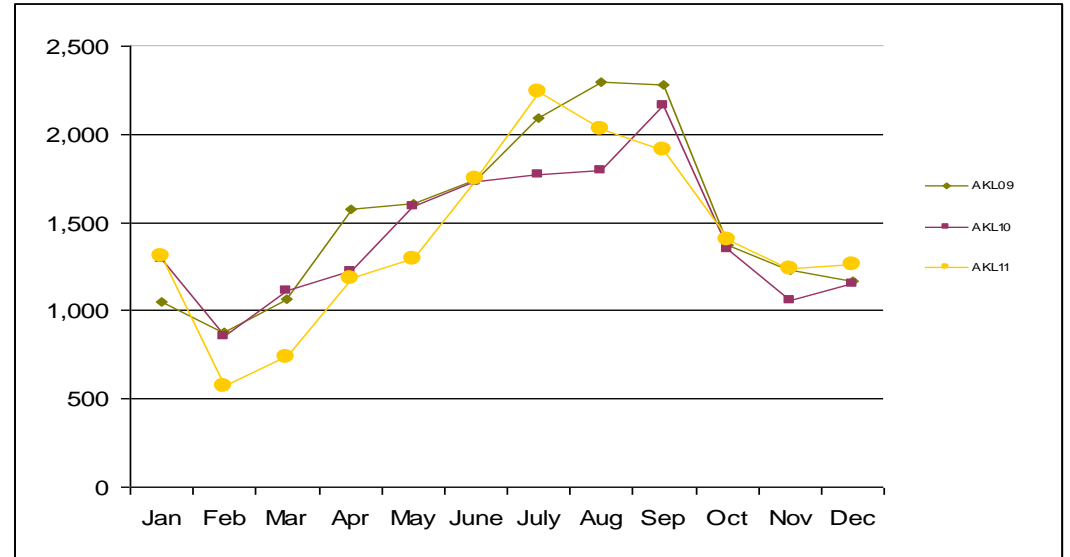

City of Origin Comparison

BRISBANE

% 6 3.5 -13.5 16.9 4.6 8.5 3.1 7.8 -0.6 17.6 8.9 29.8

SYDNEY

% 10.9 -16 -21 8.5 -20.1 -28.8 -14.3 -18.8 -13.3 -25.6 -18.1 -30.2

NOUMEA

% -2.7 -30.5 -20.5 2.6 -4.6 41.2 11.3 26.5 14.4 2.7 5.5 10.6

NADI

% -6.7 -18.1 21.2 6 38.9 -7 -13.5 -35.4 -6 -19.4 0.8 66.8

City of Origin Comparison

HONIARA

AUCKLAND

MELBOURNE

Hertz

GREAT RATES. GREAT SERVICE.