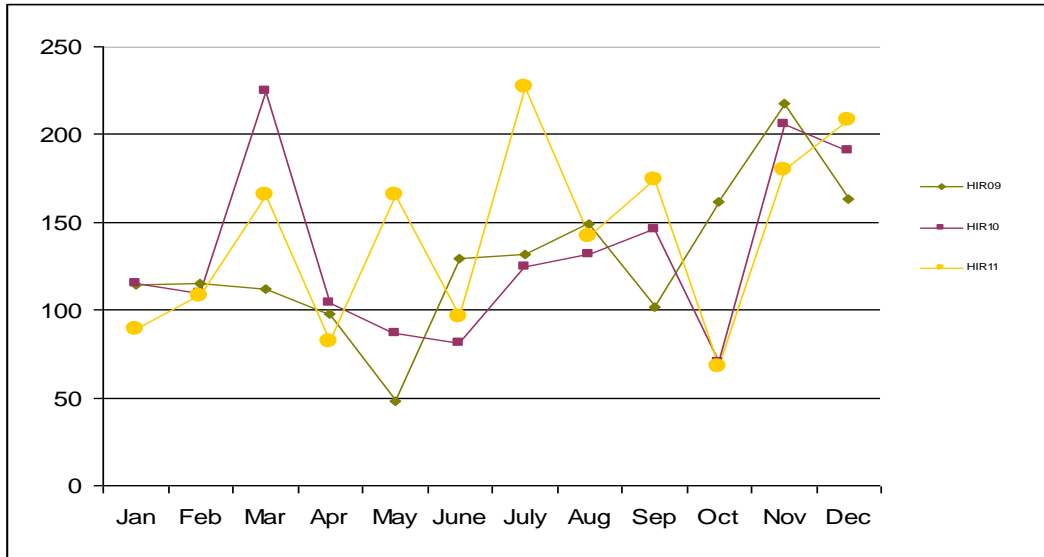

City of Origin Comparison

BRISBANE

% 6 3.5 -13.5 16.9 4.6 8.5 3.1 7.8 -0.6 17.6 8.9 29.8

SYDNEY

% 10.9 -16 -21 8.5 -20.1 -28.8 -14.3 -18.8 -13.3 -25.6 -18.1 -30.2

NOUMEA

% -2.7 -30.5 -20.5 2.6 -4.6 41.2 11.3 26.5 14.4 2.7 5.5 10.6

NADI

% -6.7 -18.1 21.2 6 38.9 -7 -13.5 -35.4 -6 -19.4 0.8 66.8

City of Origin Comparison

HONIARA

AUCKLAND

MELBOURNE

Hertz

GREAT RATES. GREAT SERVICE.