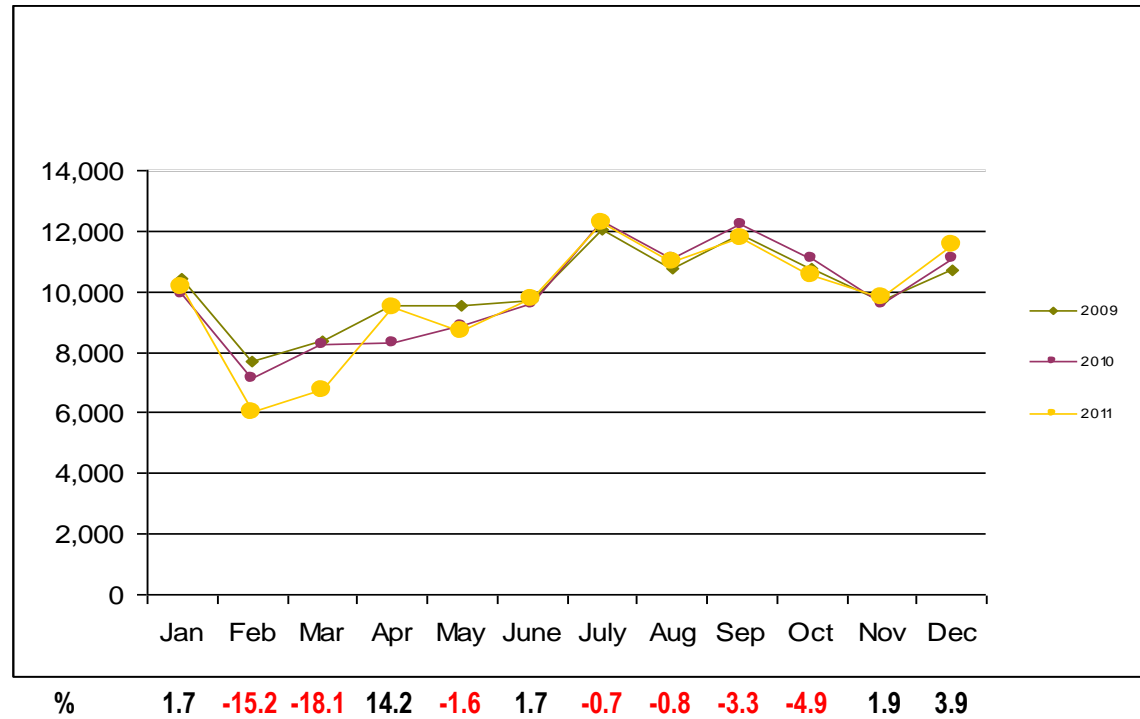

Total Arrivals Comparison

2010/2011

Hertz

GREAT RATES. GREAT SERVICE.

PHONE (678) 22468
OR VISIT www.carhirevanuatu.com
EMAIL car-res@vanuatu.com.vu

Vanuatu Hotels
Trusted Local Partner

Source: Airports Vanuatu. Data compiled by Vanuatu Hotels.

Vanuatu

Find out more