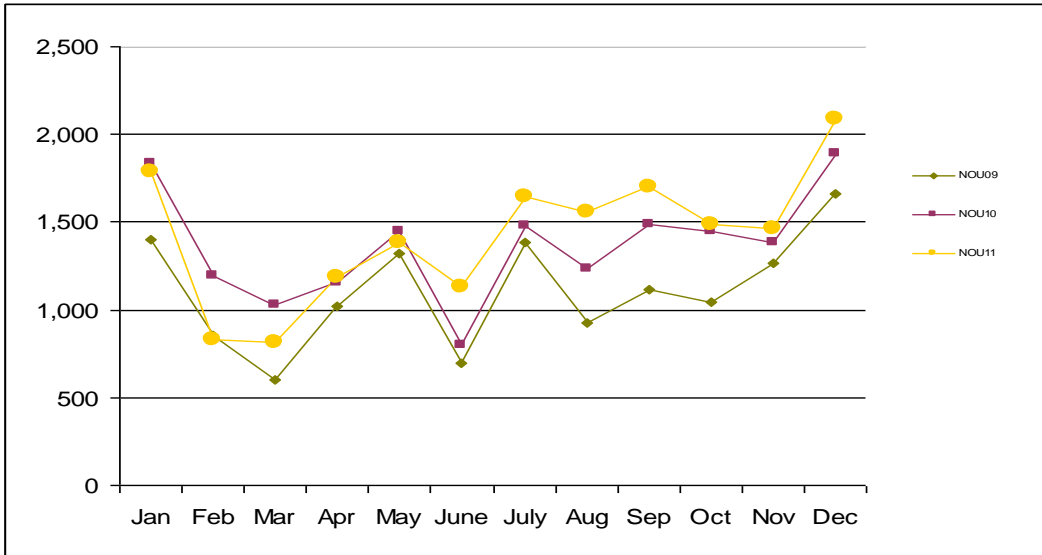

City of Origin Comparison

BRISBANE

% 6 3.5 -13.5 16.9 4.6 8.5 3.1 7.8 -0.6 17.6 8.9 29.8

SYDNEY

% 10.9 -16 -21 8.5 -20.1 -28.8 -14.3 -18.8 -13.3 -25.6 -18.1 -30.2

NOUMEA

% -2.7 -30.5 -20.5 2.6 -4.6 41.2 11.3 26.5 14.4 2.7 5.5 10.6

NADI

% -6.7 -18.1 21.2 6 38.9 -7 -13.5 -35.4 -6 -19.4 0.8 66.8

City of Origin Comparison

HONIARA

AUCKLAND

MELBOURNE

Hertz

GREAT RATES. GREAT SERVICE.