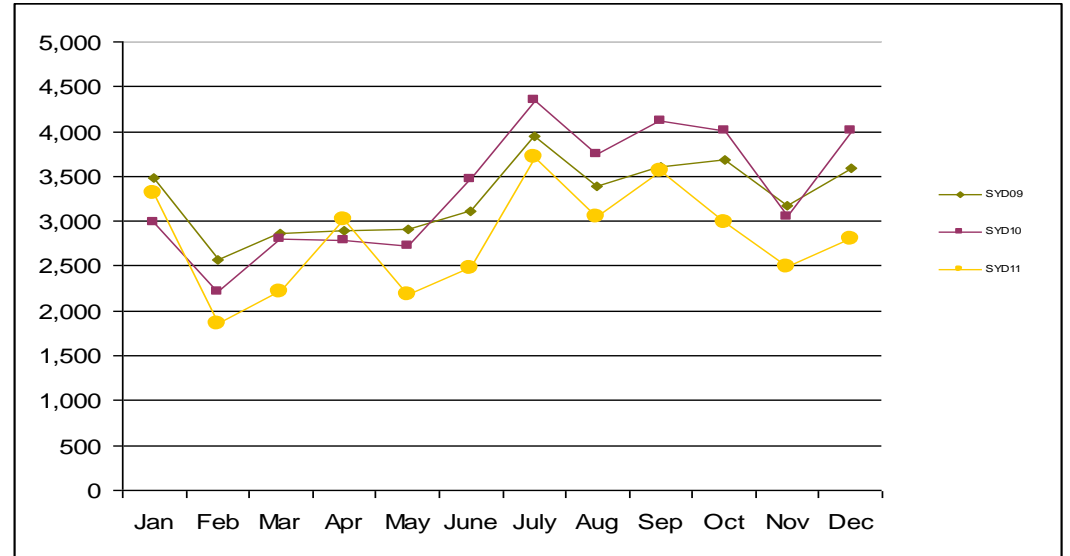

Total Arrivals from City of Origin January 2011 to December 2011

- BNE - BRISBANE
- SYD - SYDNEY
- NOU - NOUMEA
- NAN - NADI
- HIR - HONIARA
- AKL - AUCKLAND
- MEL - MELBOURNE

Source: Airports Vanuatu. Data compiled by Vanuatu Hotels (www.vanuatu-hotels.vu)
Pekoa figures accounted for.

City of Origin Comparison

BRISBANE

% 6 3.5 -13.5 16.9 4.6 8.5 3.1 7.8 -0.6 17.6 8.9 29.8

SYDNEY

% 10.9 -16 -21 8.5 -20.1 -28.8 -14.3 -18.8 -13.3 -25.6 -18.1 -30.2

NOUMEA

% -2.7 -30.5 -20.5 2.6 -4.6 41.2 11.3 26.5 14.4 2.7 5.5 10.6